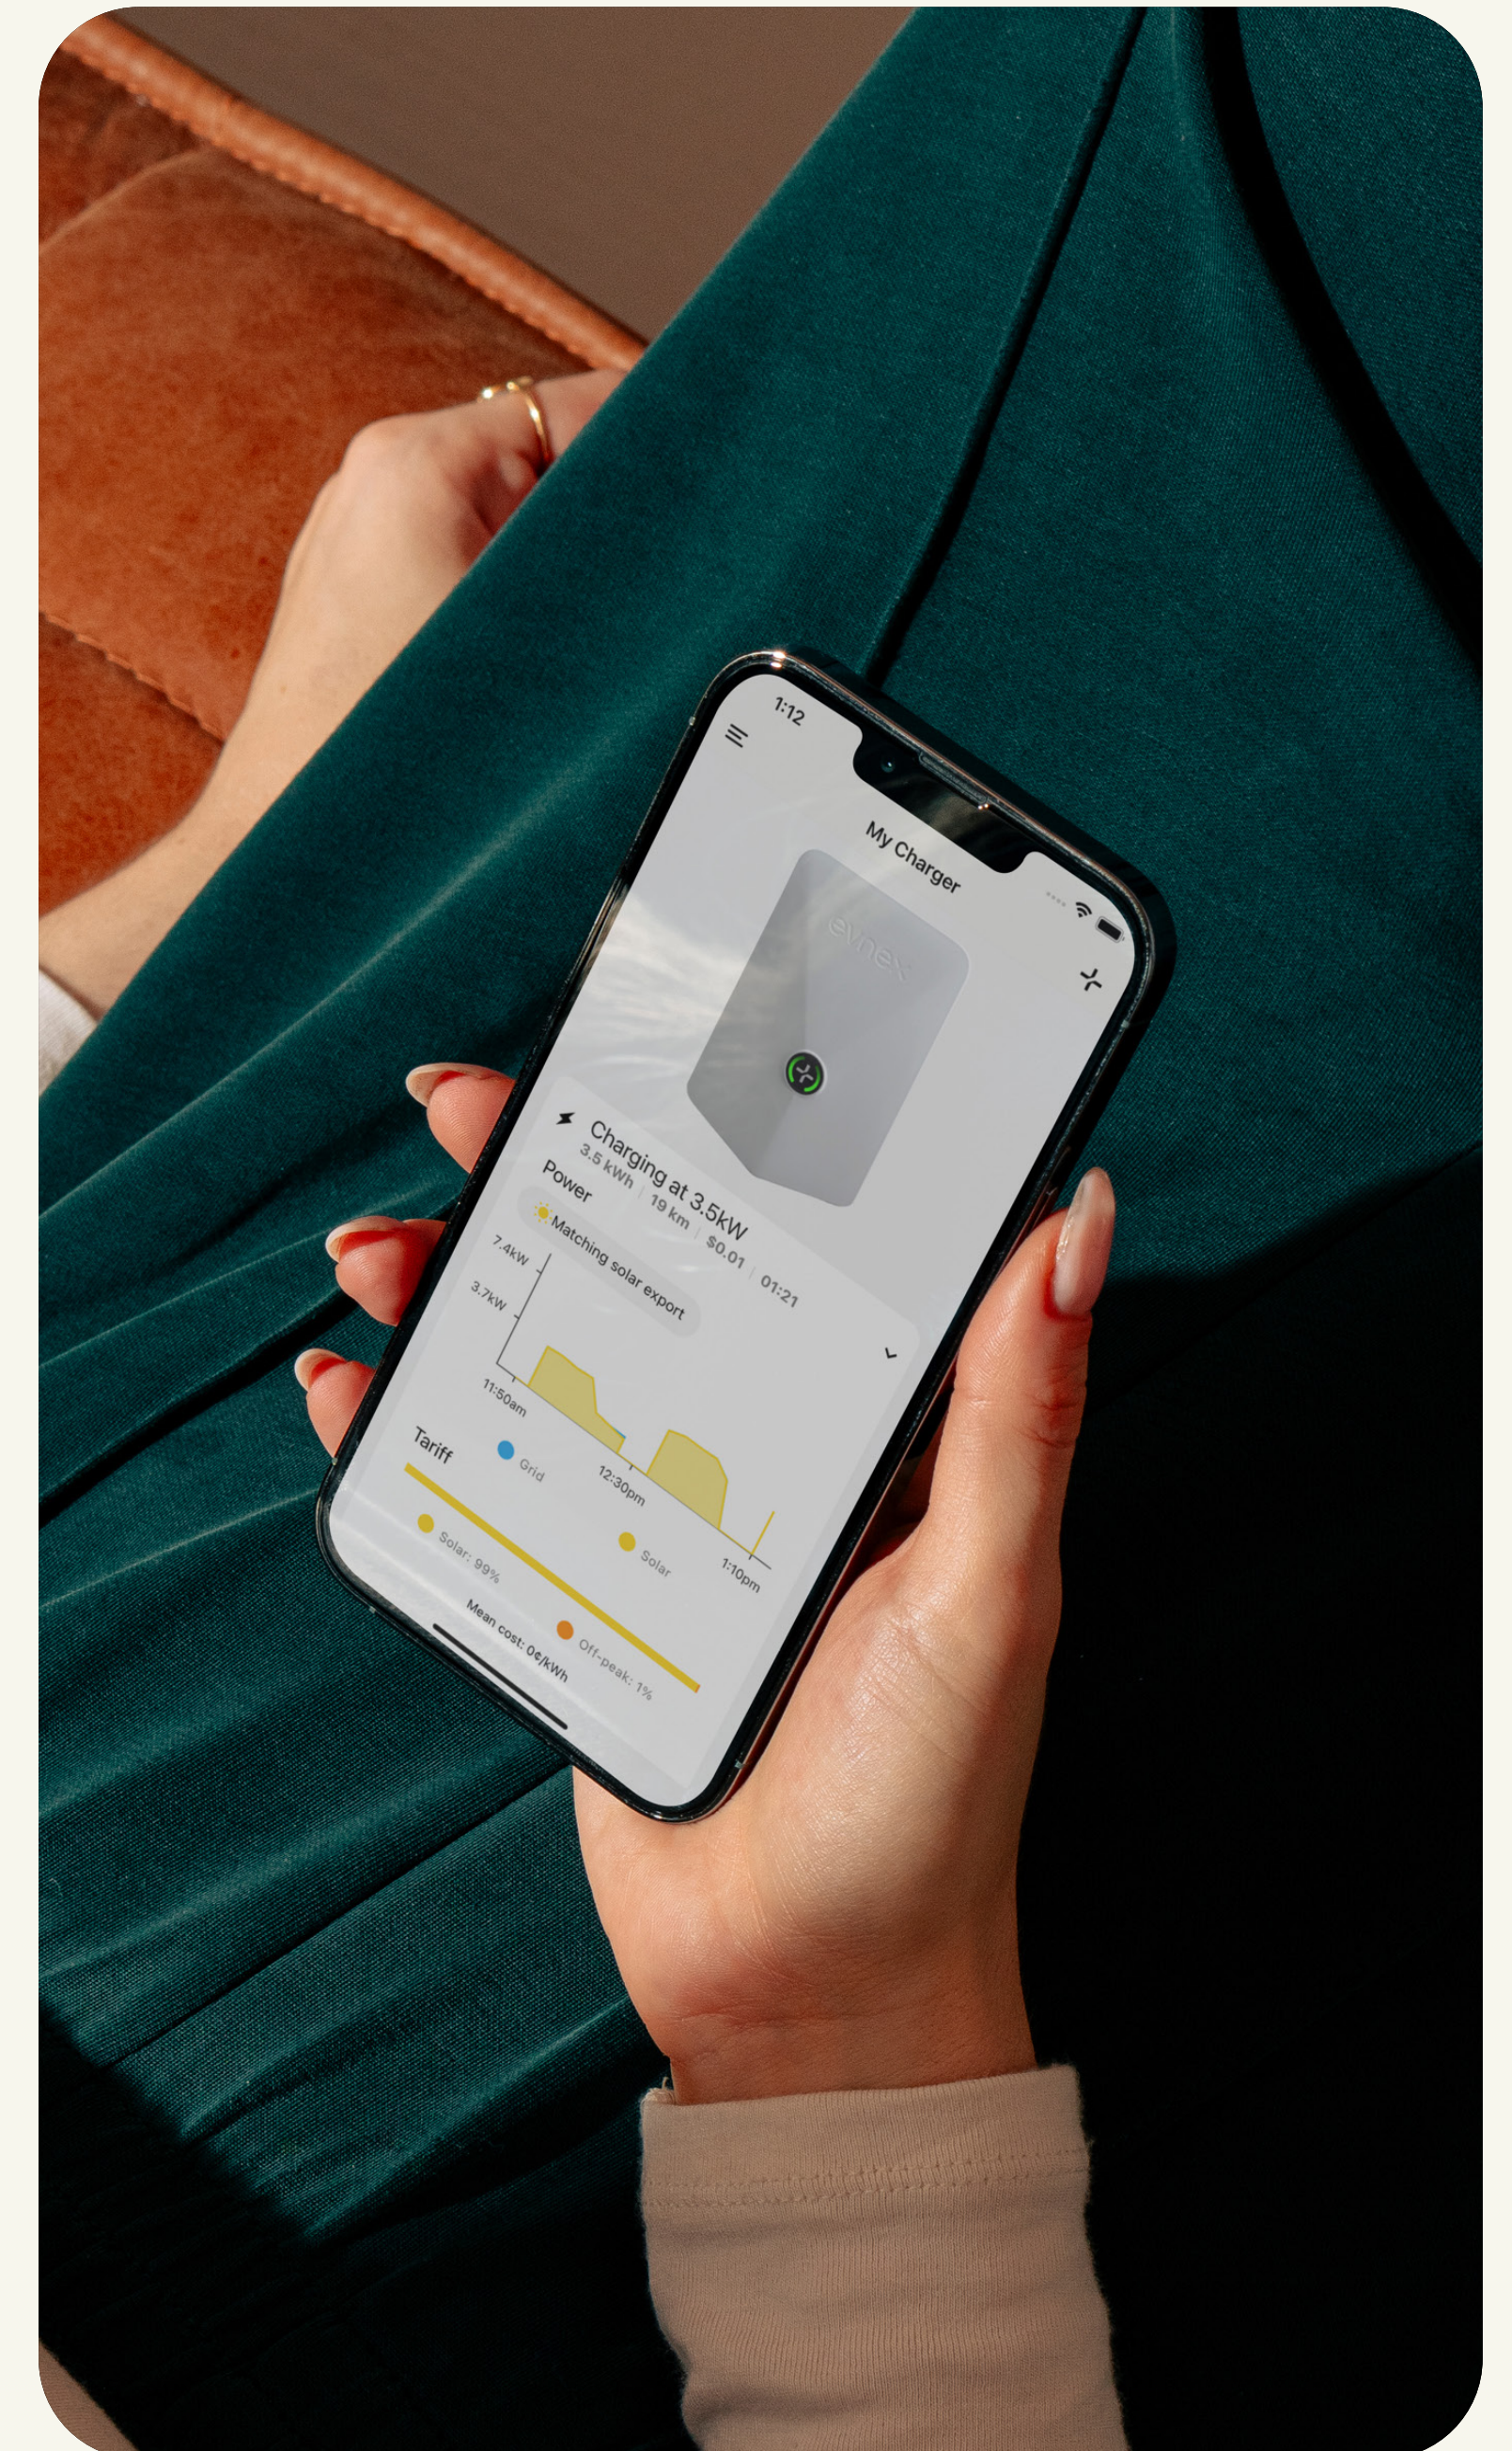

Your home is a safe space. Keep it that way with built-in home overload protection that looks after your home during periods of heavy power use.

CHARGE WITH SOLAR POWER

All Evnex home chargers are solar chargers. Use your home set-up to charge with solar only, or a mix of solar and grid power — it's up to you!

MAKE RANGE ANXIETY DISAPPEAR

A home charging station is four times faster than your wall plug. Get up to 50km of charge per hour with an E2 model, or 120km per hour with our three-phase charger.

CONTROL AT YOUR FINGERTIPS

The Evnex driver app gives you complete overview and control of charging behaviour. Schedule charging sessions, monitor costs and emissions, and set up solar diversion.

Compare home charging options

	3-pin plug	E2 Core	E2 Plus	X22
				
CHARGING POWER	1.8kW ~10km range per hour	7.4kW Up to 50km range per hour	7.4kW Up to 50km range per hour	22kW Up to 120km range per hour
COLOUR OPTIONS	—	●	● ● ● ●	● ●
CABLE LENGTH	—	5m	8m	5m or socketed option
CONNECTIVITY	—	Wi-Fi	Wi-Fi + 4G SIM	Wi-Fi + 4G SIM + Ethernet
OVERLOAD PROTECTION	—	✓	✓	✓
SOLAR DIVERSION	—	✓	✓	✓
7-DAY LOCAL SUPPORT	—	✓	✓	✓
RESIDENTIAL WARRANTY	—	4 years	4 years	4 years
LOCAL LOAD MANAGEMENT	—	—	✓	✓
VEHICLE CONNECTIONS	—	—	✓	✓
THREE-PHASE CHARGING	—	—	—	✓